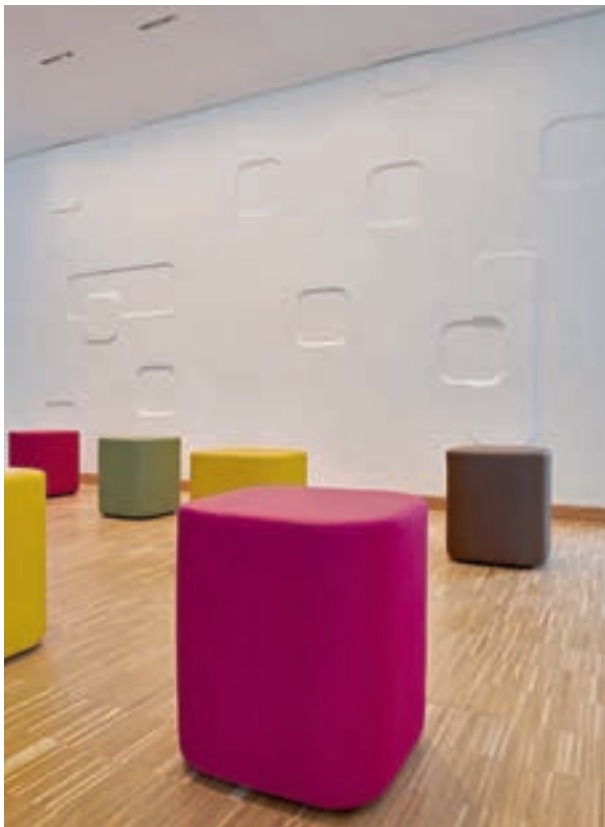

Design of the reliefs for 3 floors
Ontwerp van de reliëfs voor 3 verdiepingen